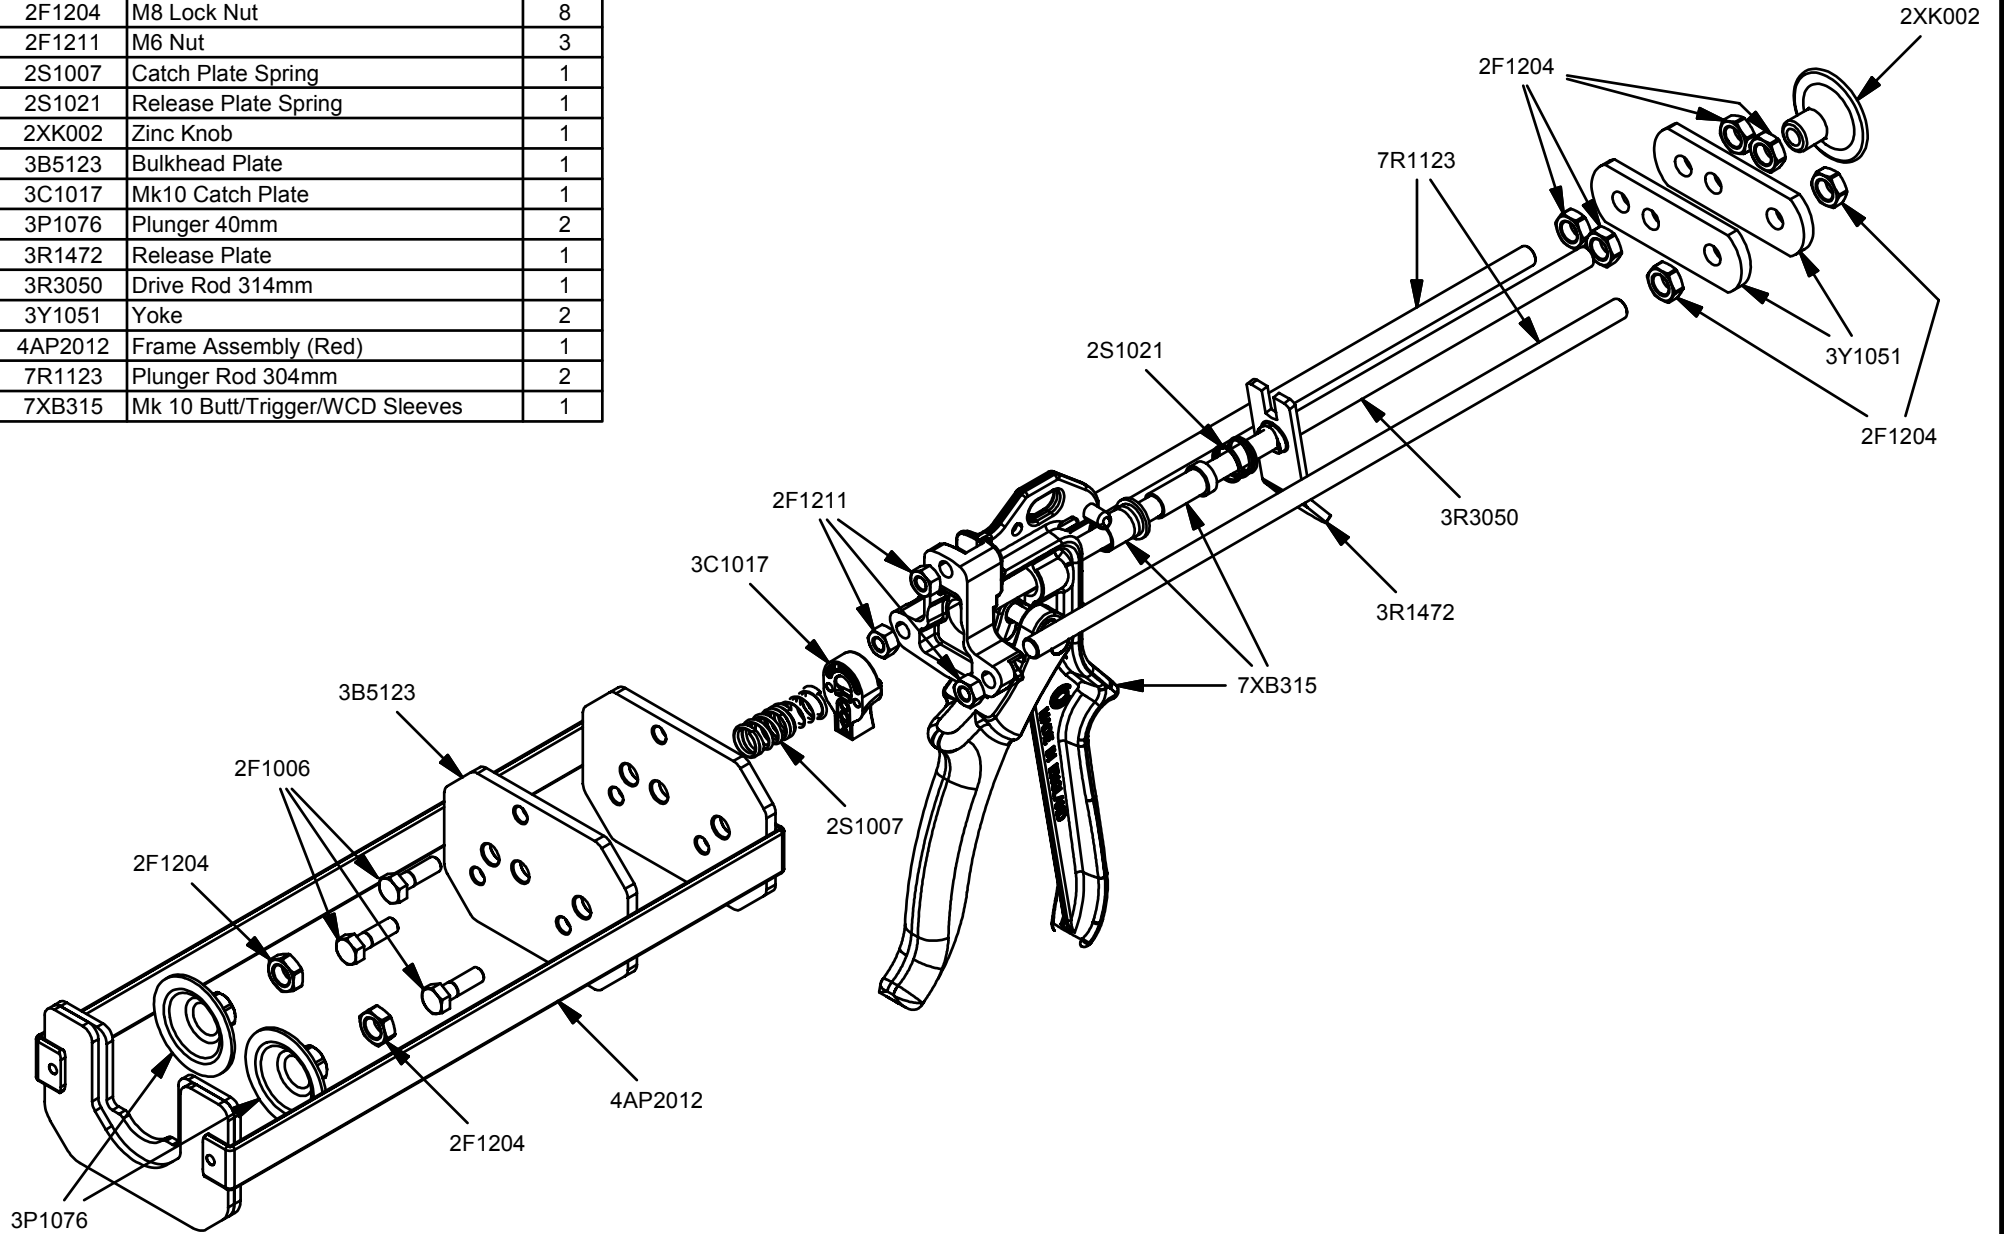

Parts List		
STOCK No	DESCRIPTION	QTY
2F1006	M6 x 20mm Hexagon Bolt	3
2F1204	M8 Lock Nut	8
2F1211	M6 Nut	3
2S1007	Catch Plate Spring	1
2S1021	Release Plate Spring	1
2XK002	Zinc Knob	1
3B5123	Bulkhead Plate	1
3C1017	Mk10 Catch Plate	1
3P1076	Plunger 40mm	2
3R1472	Release Plate	1
3R3050	Drive Rod 314mm	1
3Y1051	Yoke	2
4AP2012	Frame Assembly (Red)	1
7R1123	Plunger Rod 304mm	2
7XB315	Mk 10 Butt/Trigger/WCD Sleeves	1

RBM 300X

www.pccox.co.uk
 sales@pccox.co.uk
 TEL:44(0)1635 264500

REV	DATE
D	15/08/2003

REV	DATE
D	15/08/2003

Parts List		
STOCK No	DESCRIPTION	QTY
2F1006	M6 x 20mm Hexagon Bolt	3
2F1204	M8 Lock Nut	8
2F1211	M6 Nut	3
2S1007	Catch Plate Spring	1
2S1021	Release Plate Spring	1
2XK002	Zinc Knob	1
3B5123	Bulkhead Plate	1
3C1017	Mk10 Catch Plate	1
3P1076	Plunger 40mm	2
3R1472	Release Plate	1
3R3050	Drive Rod 314mm	1
3Y1051	Yoke	2
4AP2012	Frame Assembly (Red)	1
7R1123	Plunger Rod 304mm	2
7XB315	Mk 10 Butt/Trigger/WCD Sleeves	1