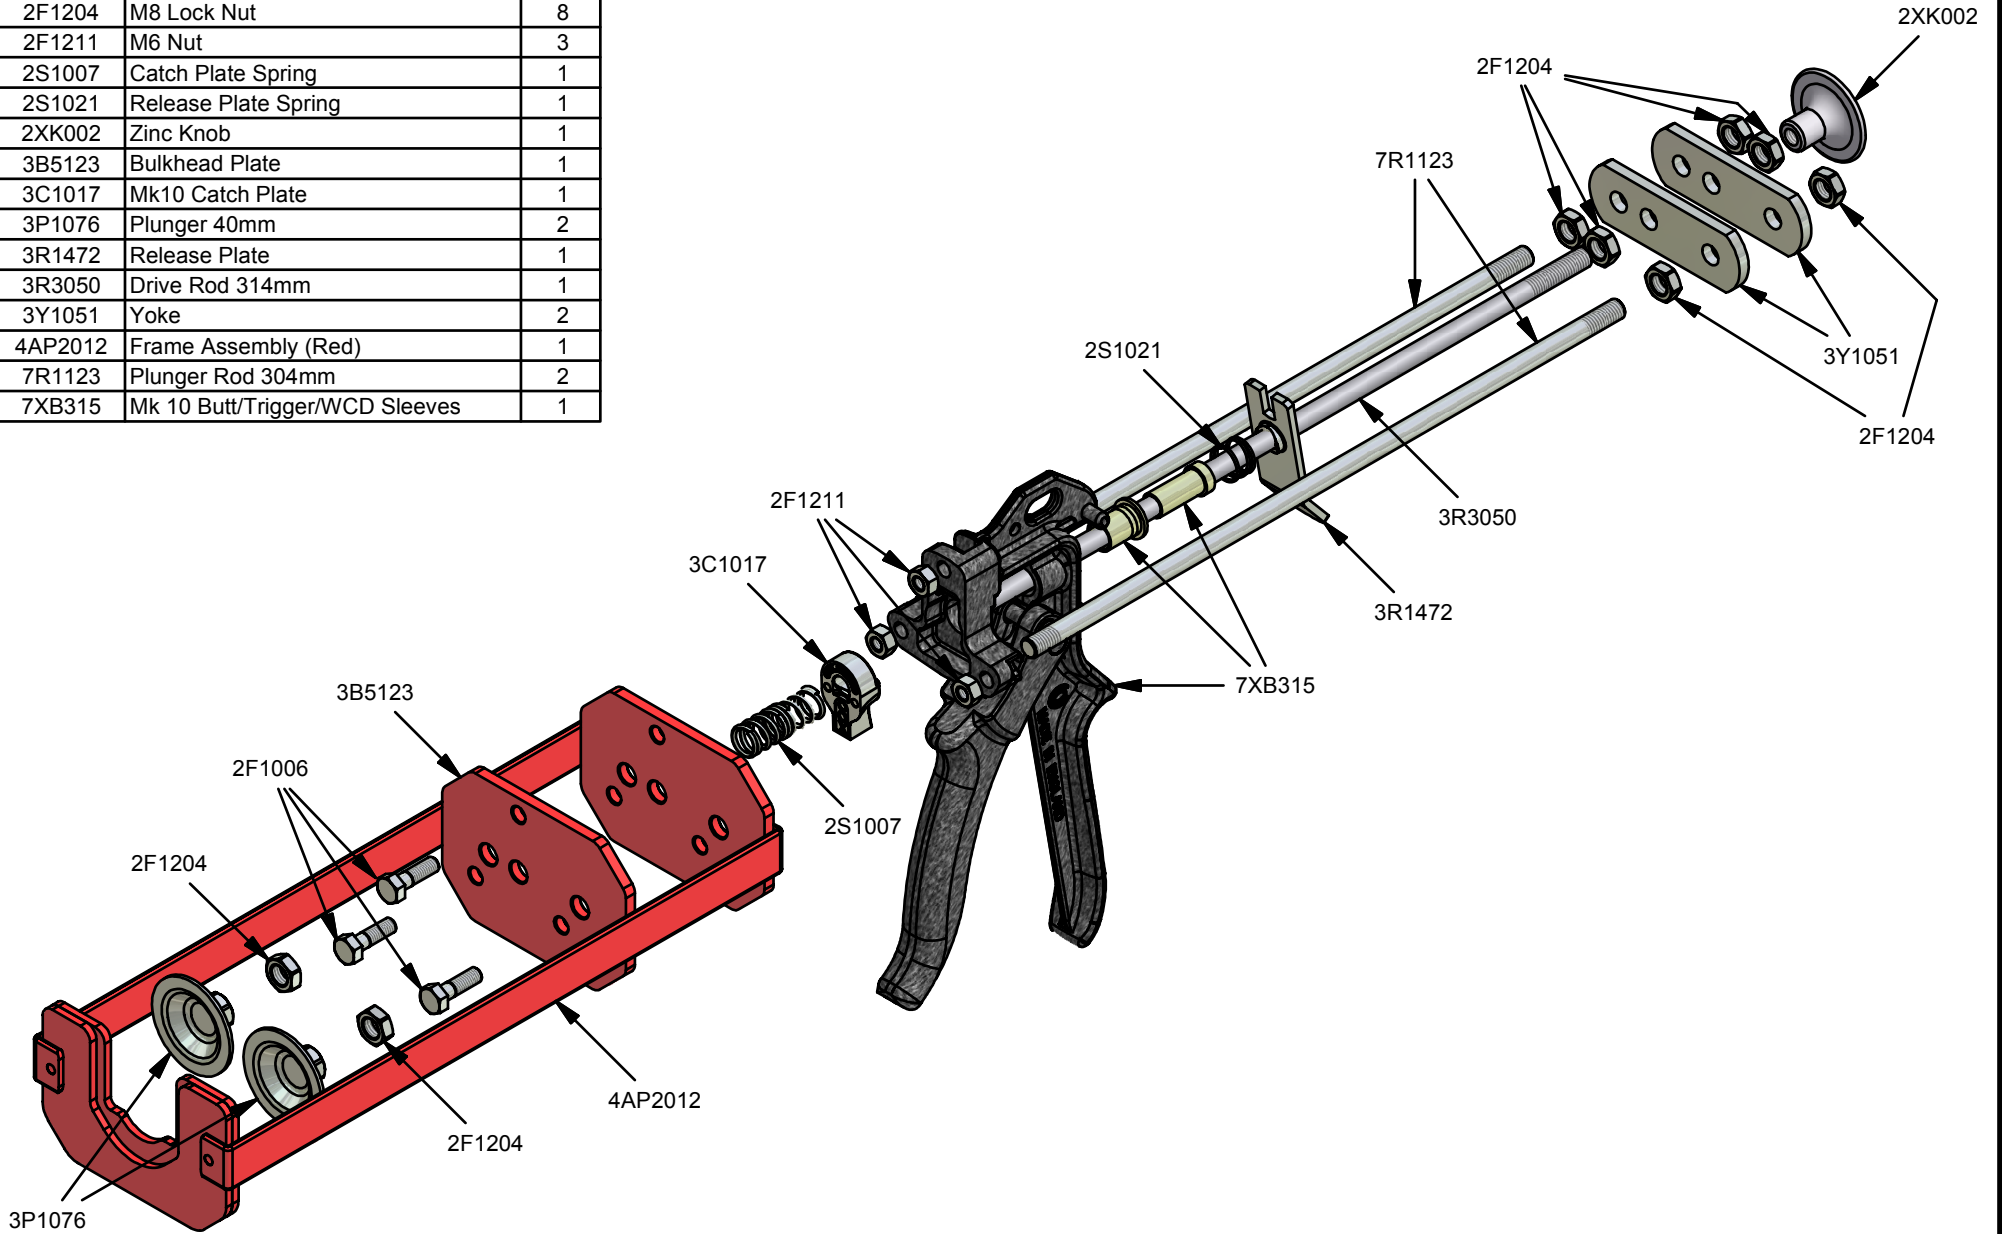

Parts List		
STOCK No	DESCRIPTION	QTY
2F1006	M6 x 20mm Hexagon Bolt	3
2F1204	M8 Lock Nut	8
2F1211	M6 Nut	3
2S1007	Catch Plate Spring	1
2S1021	Release Plate Spring	1
2XK002	Zinc Knob	1
3B5123	Bulkhead Plate	1
3C1017	Mk10 Catch Plate	1
3P1076	Plunger 40mm	2
3R1472	Release Plate	1
3R3050	Drive Rod 314mm	1
3Y1051	Yoke	2
4AP2012	Frame Assembly (Red)	1
7R1123	Plunger Rod 304mm	2
7XB315	Mk 10 Butt/Trigger/WCD Sleeves	1

RBM 300X

www.pccox.co.uk
 sales@pccox.co.uk
 TEL:44(0)1635 264500

REV	DATE
D	15/08/2003

REV	DATE
D	15/08/2003

Parts List		
STOCK No	DESCRIPTION	QTY
2F1006	M6 x 20mm Hexagon Bolt	3
2F1204	M8 Lock Nut	8
2F1211	M6 Nut	3
2S1007	Catch Plate Spring	1
2S1021	Release Plate Spring	1
2XK002	Zinc Knob	1
3B5123	Bulkhead Plate	1
3C1017	Mk10 Catch Plate	1
3P1076	Plunger 40mm	2
3R1472	Release Plate	1
3R3050	Drive Rod 314mm	1
3Y1051	Yoke	2
4AP2012	Frame Assembly (Red)	1
7R1123	Plunger Rod 304mm	2
7XB315	Mk 10 Butt/Trigger/WCD Sleeves	1